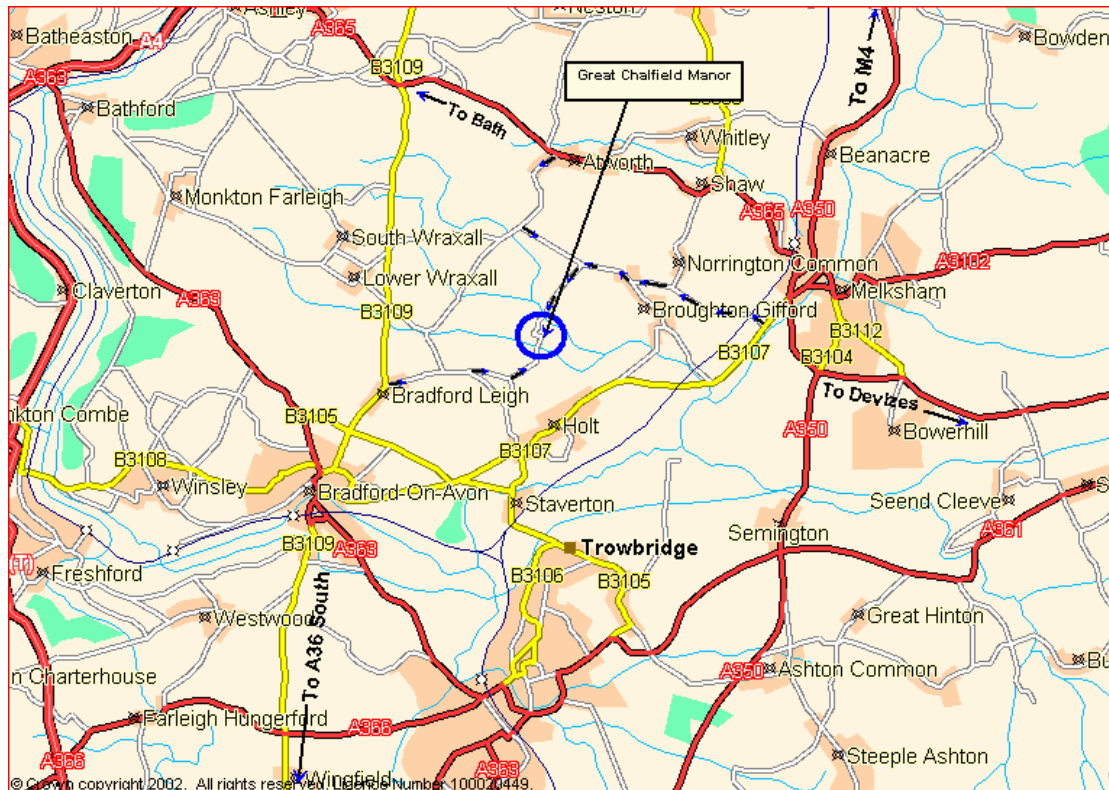

Great Chalfield Manor

Tel: 01225 782 239

Postcode: SN12 8NH

Directions to Great Chalfield Manor

From London,North, and from Devizes and East

M4 to exit 17,then follow signs to Chippenham and around ;then A350 bypass to Melksham. From A350 roundabout at **Melksham** take B3107 by Countrywide Farmers sign posted Bradford on Avon and Broughton Gifford.First **RIGHT** to Broughton Gifford, across Common,(sign towards Atworth) Gt Chalfield drive on **left** after the village, then one mile. Distance from Melksham about 3 miles.**This is route for coaches.**

From Bath & Box

Take A4 from Bath to Box, fork right at traffic light in Box on A365 sign for Melksham. From A365 at Atworth, turn **right** before Clock tower, through village towards Stonar school, **turn left** at next cross roads (sign Broughton Gifford).After one mile turn **right** into drive to Great Chalfield then one mile.Distance from Bath about 10 miles.

From Bradford on Avon and South West

Take B3109 (sign Corsham) turn **right** at Plough Inn, Bradford Leigh, then at second small lane fork **Left** and keep **left**. About 3 miles from Bradford on Avon. **NB this route is not suitable for coaches.**